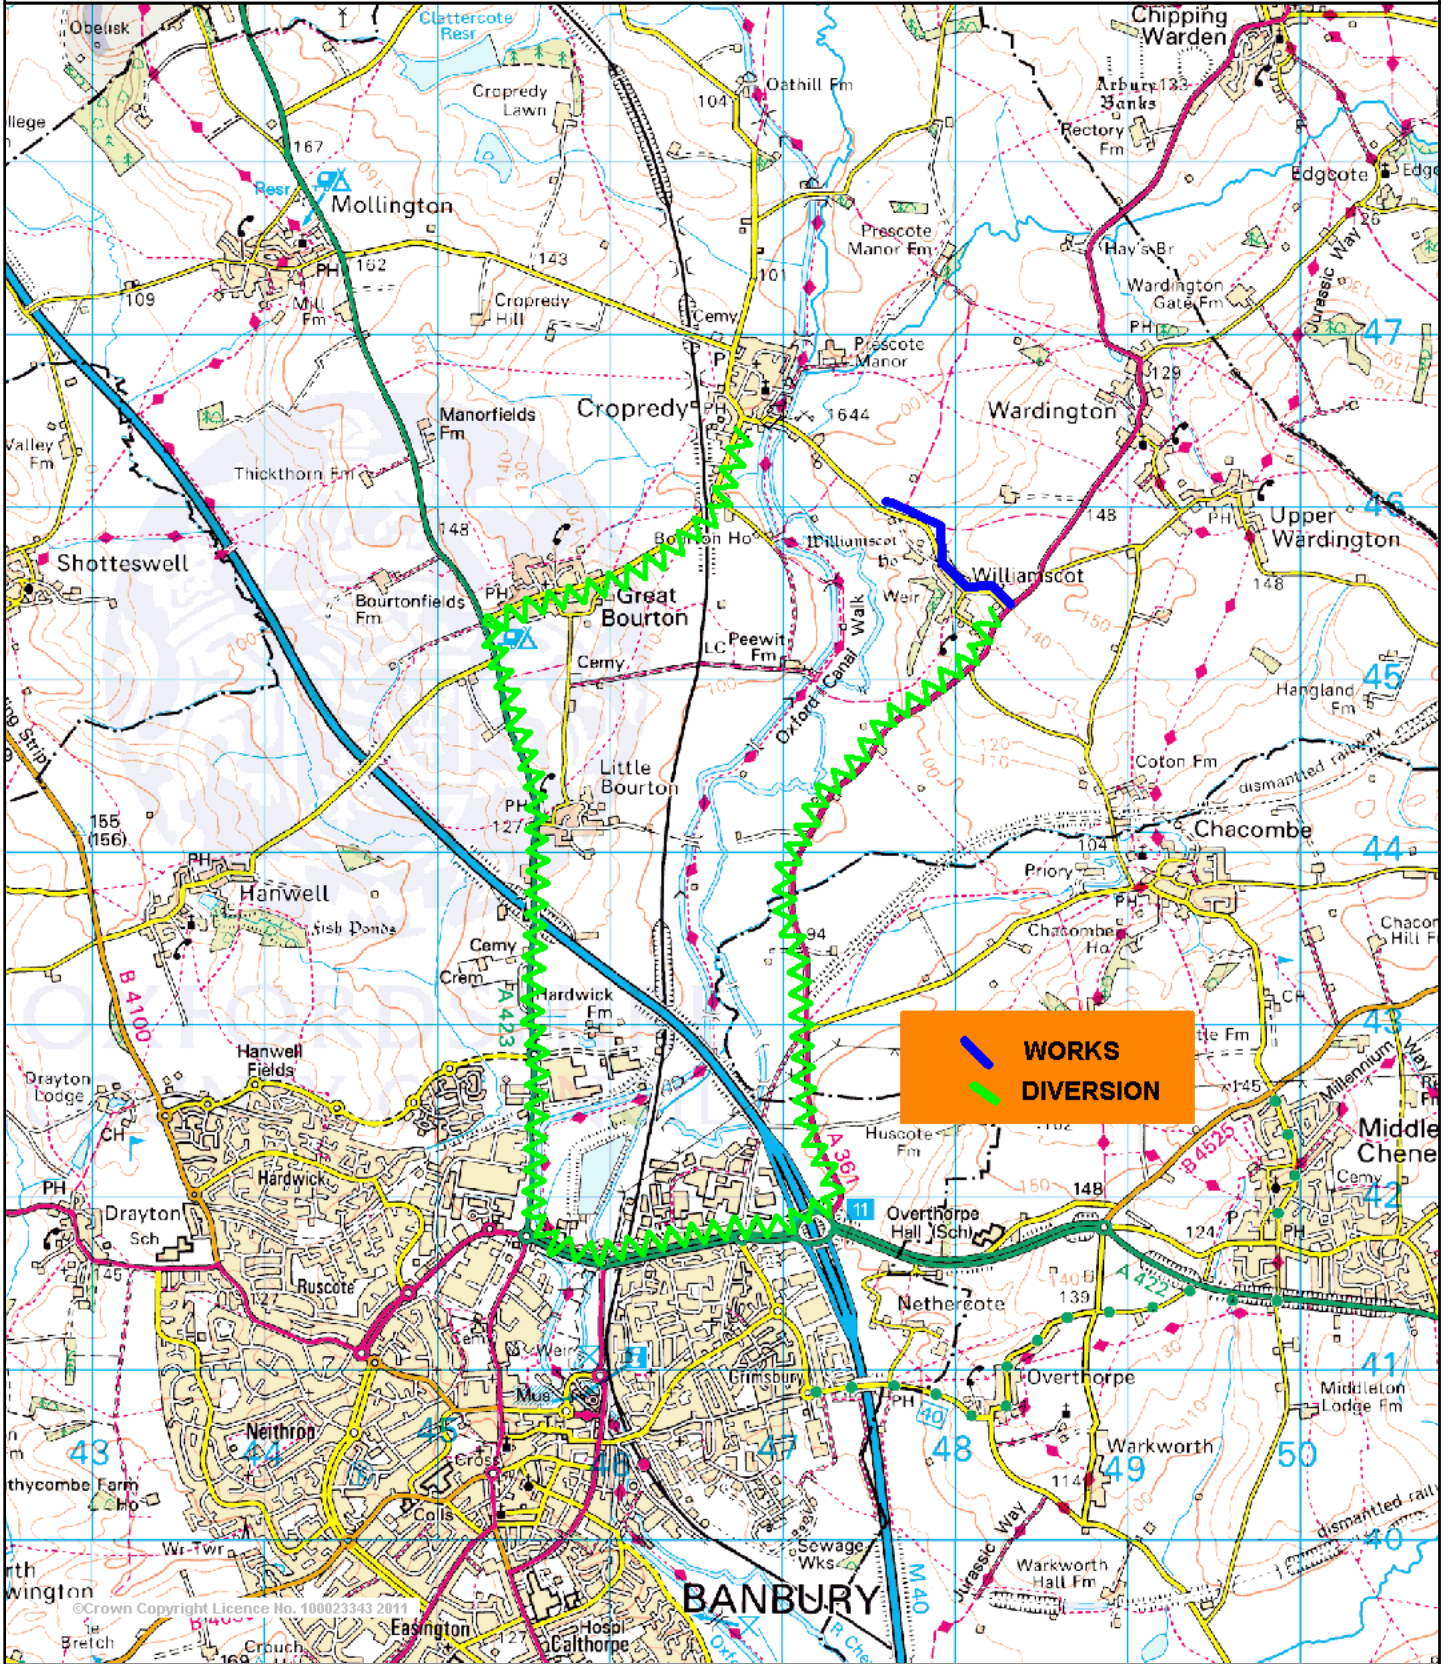

WILLIAMSCOT TO CROPREDY

© Crown Copyright and database rights 2011 100023343

Scale 1/43754 Date 28/11/2011

Centre = 446645 E 244098 N

HJG

Warning: To print this map to the scale shown, the paper size should be set to A4 Portrait and Page Scaling in the printer dialogue box should be set to None.