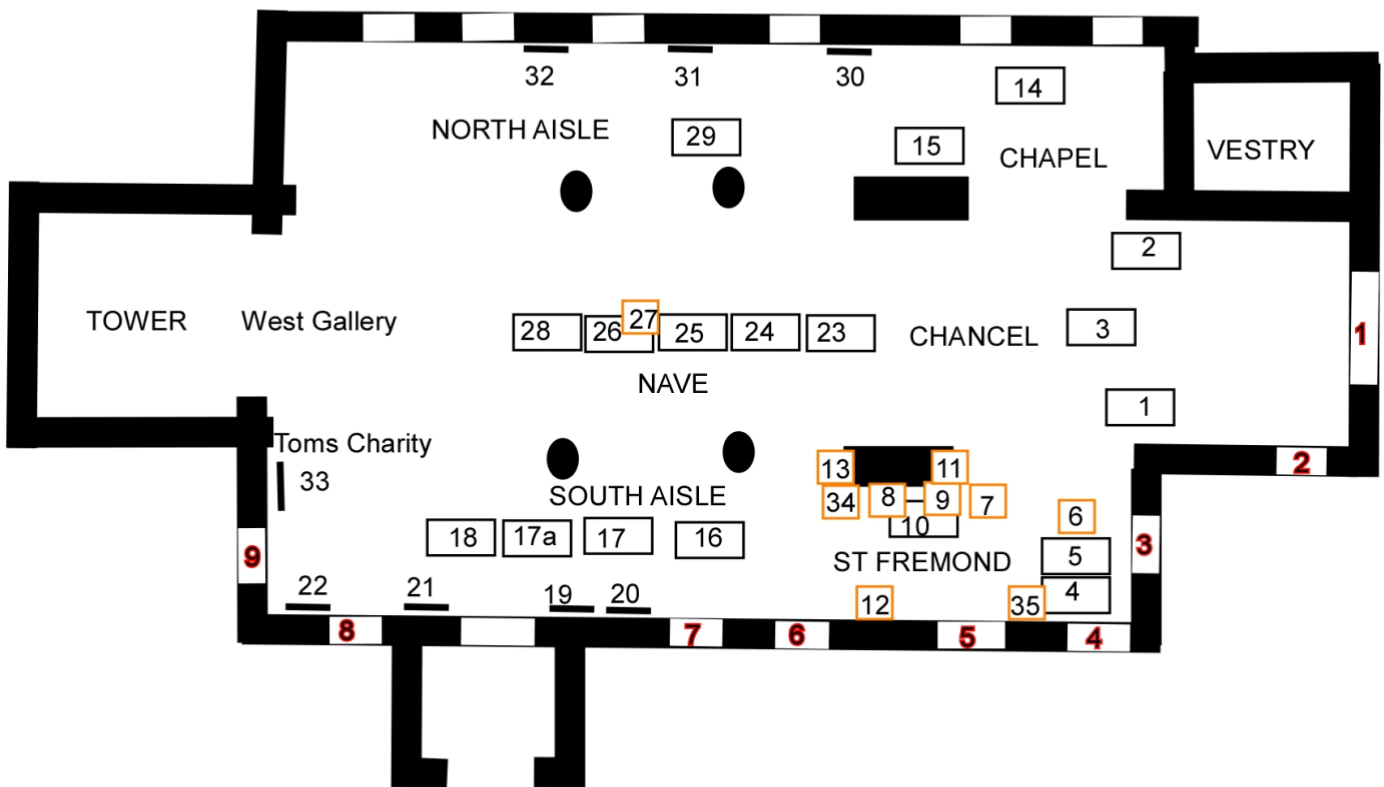

# SKETCH PLAN OF CROPREDY CHURCH OF ST MARY

Memorials inside the church  
based on 1997 survey by Anne Pamela Keegan

- Key:
- LEDGER
  - BRASS PLAQUE
  - WALL PLAQUE
  - 1-9 WINDOW

nos 34 & 35 late additions not listed in survey text